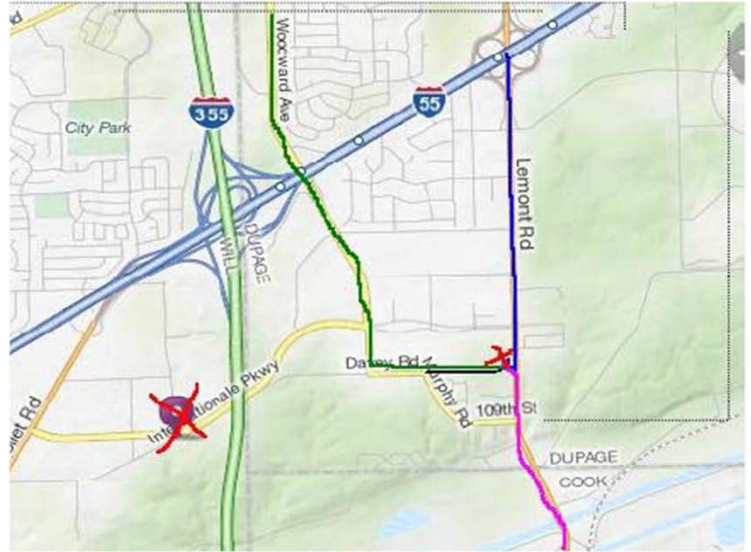

Loser G6

Earns American Bid

**DIRECTIONS from the North (via I-355):**

I-355 south to I-55 Stevenson Expressway North (to Chicago)

I-55 to Lemont Road South - EXIT Lemont Road South  
Continue on Lemont Road past the R/R tracks. There is a light at Internationale Parkway.

You will be facing the back of the building. Drive around to the front of the building.

Look for the signs!

**Directions from the North (via Tri-State I-294)**

I-294 South to I-55 Stevenson Expressway South (to St. Louis) - EXIT at I-55 South

Continue on I-55 South to Lemont Road South - EXIT Lemont Road South.

[Follow remainder of instructions from above](#)

**Directions from the South (via Tri-State I-294)**

I-294 North to I-55 Stevenson Expressway South to St. Louis - EXIT I-55 South.

Continue on I-55 South to Lemont Road South - EXIT Lemont Road South.

[Follow remainder of instructions from above](#)

**Directions from West (Naperville area):**

75th Street east to Woodward. Turn right (south). Proceed on Woodward until it dead ends (approx. 4 miles)